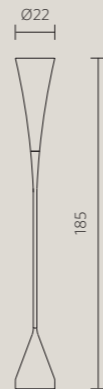

DE-LUX
A8

1955

DETAILS

Mounting	Materials	Weight (Kg)
Floor lamp	aluminum/iron	6,00

RATING

Bulb type	Working voltage	Protection
1 x LED max 11W E27	220/240 V	Class II/IP 20

FINISHING

- TDA410-0606 gold
- TDA410-2121 silver